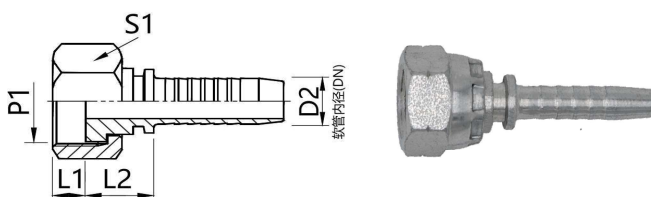

22211, 22212

英制内螺纹平面接头

British standard female thread flat face connector

- 常规供货碳钢/表面镀锌
- 22211用于编织软管
- 22212用于缠绕软管

- Regular supply carbon steel/galvanized surface
- 22211 for braided hose
- 22212 for spiral hose

软管内径		尺寸		六角	螺纹	型号	产品编码
D2(DN)	D2(in)	L1	L2	S1	P1	Type	Product Code
6	1/4	8	15.5	19	G1/4x19	22211-04-04	HF11130404
10	3/8	8	15.5	19	G1/4x19	22211-04-06	HF11130406
6	1/4	9	17	22	G3/8x19	22211-06-04	HF11130604
8	5/16	9	17	22	G3/8x19	22211-06-05	HF11130605
10	3/8	9	16.5	22	G3/8x19	22211-06-06	HF11130606
12	1/2	9	17.5	22	G3/8x19	22211-06-08	HF11130608
10	3/8	10.5	18	27	G1/2x14	22211-08-06	HF11130806
12	1/2	10.5	18.5	27	G1/2x14	22211-08-08	HF11130808
12	1/2	12	20	30	G5/8x14	22211-10-08	HF11131008
16	5/8	12	21	30	G5/8x14	22211-10-10	HF11131010
12	1/2	13.5	20.5	32	G3/4x14	22211-12-08	HF11131208
16	5/8	13.5	21.5	32	G3/4x14	22211-12-10	HF11131210
20	3/4	13.5	21.5	32	G3/4x14	22211-12-12	HF11131212
20	3/4	15.5	21.5	41	G1x11	22211-16-12	HF11131612
25	1	15.5	23	41	G1x11	22211-16-16	HF11131616
32	1 1/4	15.5	26	50	G1 1/4x11	22211-20-20	HF11132020
40	1 1/2	17.5	27.5	55	G1 1/2x11	22211-24-24	HF11132424
50	2	23	30.5	70	G2x11	22211-32-32	HF11133232