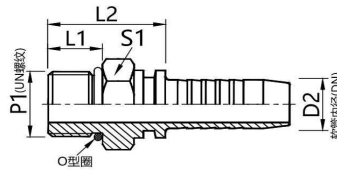

14211, 14212

美制ORFS外螺纹平面O型圈接头

American ORFS external thread flat O-ring connector

- ISO 12151-1, SAE J1453
- 常规供货碳钢/表面镀锌
- 14211用于编织软管
- 14212用于缠绕软管

- ISO 12151-1, SAE J1453
- Generally available carbon steel/galvanized surface
- 14211 for braided hose
- 14212 for spiral hose

软管内径		尺寸		六角	螺纹	型号	产品编码
D2(DN)	D2(in)	L1	L2	S1	P1	Type	Product Code
6	1/4	9.8	22.3	17	9/16x18	14211-04-04	HF1140404
6	1/4	11.2	24	19	11/16x16	14211-06-04	HF1140604
10	3/8	11.2	24	19	11/16x16	14211-06-06	HF1140606
10	3/8	12.8	27.5	22	13/16x16	14211-08-06	HF1140806
12	1/2	12.8	28.5	22	13/16x16	14211-08-08	HF1140808
16	5/8	12.8	28.5	22	13/16x16	14211-08-10	HF1140810
12	1/2	15.5	32.5	27	1x14	14211-10-08	HF1141008
16	5/8	15.5	34	27	1x14	14211-10-10	HF1141010
12	1/2	17	35.5	32	1 3/16x12	14211-12-08	HF1141208
16	5/8	17	36.5	32	1 3/16x12	14211-12-10	HF1141210
20	3/4	17	36.5	32	1 3/16x12	14211-12-12	HF1141212
20	3/4	17.5	37	38	1 7/16x12	14211-16-12	HF1141612
25	1	17.5	38.5	38	1 7/16x12	14211-16-16	HF1141616
32	1 1/4	17.5	41.5	46	1 11/16x12	14211-20-20	HF1142020
40	1 1/2	17.5	43.5	55	2x12	14211-24-24	HF1142424