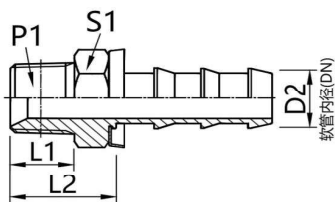

13011-SPPO 英锥管外螺纹接头

British tapered pipe external thread connector

■ 常规供货碳钢/表面镀锌, 黄铜

■ Regular supply Carbon steel/galvanized surface, brass

软管内径		尺寸		六角	螺纹	型号	产品编码
D2(DN)	D2(in)	L1	L2	S1	P1	Type	Product Code
6	1/4	10	17.7	12	R1/8x28	13011-02-04SPPO	HF10810204
6	1/4	14.5	20.5	14	R1/4x19	13011-04-04SPPO	HF10810404
10	3/8	14.5	22	17	R1/4x19	13011-04-06SPPO	HF10810406
10	3/8	15	23.5	19	R3/8x19	13011-06-06SPPO	HF10810606
12	1/2	20	30.5	22	R1/2x14	13011-08-08SPPO	HF10810808
20	3/4	20	29.4	27	R3/4x14	13011-12-12SPPO	HF10811212

15611-PO 布锥管外螺纹接头

Taper pipe external thread connector

■ 常规供货碳钢/表面镀锌, 黄铜

■ Regular supply Carbon steel/galvanized surface, brass

软管内径		尺寸		六角	螺纹	型号	产品编码
D2(DN)	D2(in)	L1	L2	S1	P1	Type	Product Code
6	1/4	10.5	18.2	12	Z1/8x27	15611-02-04PO	HF10830204
6	1/4	15	22.7	14	Z1/4x18	15611-04-04PO	HF10830404
10	3/8	15	22.5	14	Z1/4x18	15611-04-06PO	HF10830406
10	3/8	16	23.5	19	Z3/8x18	15611-06-06PO	HF10830606
12	1/2	16	23.7	19	Z3/8x18	15611-06-08PO	HF10830608
12	1/2	19.5	29.2	22	Z1/2x14	15611-08-08PO	HF10830808
16	5/8	19.5	29	22	Z1/2x143	15611-08-10PO	HF10830810
20	3/4	19.5	31.5	27	Z3/4x14	15611-12-12PO	HF10831212