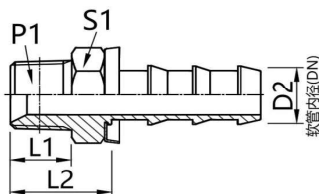

13011-SPPO 英锥管外螺纹接头

British tapered pipe external thread connector

■ 常规供货碳钢/表面镀锌, 黄铜

■ Regular supply Carbon steel/galvanized surface, brass

软管内径		尺寸		六角	螺纹	型号	产品编码
D2(DN)	D2(in)	L1	L2	S1	P1	Type	Product Code
6	1/4	10	17.7	12	R1/8x28	13011-02-04SPPO	HF10810204
6	1/4	14.5	20.5	14	R1/4x19	13011-04-04SPPO	HF10810404
10	3/8	14.5	22	17	R1/4x19	13011-04-06SPPO	HF10810406
10	3/8	15	23.5	19	R3/8x19	13011-06-06SPPO	HF10810606
12	1/2	20	30.5	22	R1/2x14	13011-08-08SPPO	HF10810808
20	3/4	20	29.4	27	R3/4x14	13011-12-12SPPO	HF10811212

15611-PO 布锥管外螺纹接头

Taper pipe external thread connector

■ 常规供货碳钢/表面镀锌, 黄铜

■ Regular supply Carbon steel/galvanized surface, brass

软管内径		尺寸		六角	螺纹	型号	产品编码
D2(DN)	D2(in)	L1	L2	S1	P1	Type	Product Code
6	1/4	10.5	18.2	12	Z1/8x27	15611-02-04PO	HF10830204
6	1/4	15	22.7	14	Z1/4x18	15611-04-04PO	HF10830404
10	3/8	15	22.5	14	Z1/4x18	15611-04-06PO	HF10830406
10	3/8	16	23.5	19	Z3/8x18	15611-06-06PO	HF10830606
12	1/2	16	23.7	19	Z3/8x18	15611-06-08PO	HF10830608
12	1/2	19.5	29.2	22	Z1/2x14	15611-08-08PO	HF10830808
16	5/8	19.5	29	22	Z1/2x143	15611-08-10PO	HF10830810
20	3/4	19.5	31.5	27	Z3/4x14	15611-12-12PO	HF10831212