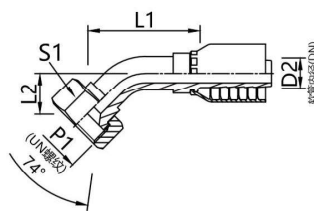

26741Y, 26742Y

一体式45°弯美制JIC内螺纹74°内锥接头

One-piece 45° elbow American JIC internal thread 74° internal cone connector

- SAE J514
- 常规供货碳钢/表面镀锌
- 26741Y用于编织软管, 26742Y用于缠绕软管

- SAE J514
- Generally available carbon steel/galvanized surface
- 26741Y for braided hose, 26742Y for spiral hose

软管内径		尺寸		六角	螺纹	型号	产品编码
D2(DN)	D2(in)	L1	L2	S1	P1	Type	Product Code
5	3/16	37.6	17.2	15	7/16x20	26741Y-04-03	HF53140403
6	1/4	40.2	18.1	15	7/16x20	26741Y-04-04	HF53140404
6	1/4	40.5	18.5	17	1/2x20	26741Y-05-04	HF53140504
8	5/16	42.7	19.3	17	1/2x20	26741Y-05-05	HF53140505
10	3/8	44.6	20.3	17	1/2x20	26741Y-05-06	HF53140506
6	1/4	40.5	18.5	19	9/16x18	26741Y-06-04	HF53140604
8	5/16	42.7	19.3	19	9/16x18	26741Y-06-05	HF53140605
10	3/8	44.3	20	19	9/16x18	26741Y-06-06	HF53140606
12	1/2	56.8	21.9	19	9/16x18	26741Y-06-08	HF53140608
10	3/8	45.7	21.4	24	3/4x16	26741Y-08-06	HF53140806
12	1/2	58.6	23.5	24	3/4x16	26741Y-08-08	HF53140808
12	1/2	58.9	24	27	7/8x14	26741Y-10-08	HF53141008
16	5/8	70.1	25.3	27	7/8x14	26741Y-10-10	HF531410100
20	3/4	77	28.9	27	7/8x14	26741Y-10-12	HF53141012
12	1/2	60	25	32	1 1/16x12	26741Y-12-08	HF53141208
16	5/8	71.2	26.4	32	1 1/16x12	26741Y-12-10	HF53141210
20	3/4	77.4	30	32	1 1/16x12	26741Y-12-12	HF53141212
25	1	85.3	31	32	1 1/16x12	26741Y-12-16	HF53141216
20	3/4	77.4	30	36	1 3/16x12	26741Y-14-12	HF53141412
20	3/4	77.4	30	41	1 5/16x12	26741Y-16-12	HF53141612
25	1	85.7	31.5	41	1 5/16x12	26741Y-16-16	HF53141616
32	1 1/4	96.3	35.5	41	1 5/16x12	26741Y-16-20	HF53141620
32	1 1/4	96.6	35.9	50	1 5/8x12	26741Y-20-20	HF53142020
32	1 1/4	100.8	40.1	55	1 7/8x12	26741Y-24-20	HF53142420
40	1 1/2	114.8	44.1	55	1 7/8x12	26741Y-24-24	HF53142424
50	2	135.9	51.6	75	2 1/2x12	26741Y-32-32	HF53143232

注: 26742Y-32-32的产品编码为H543243232

Note: The product code of 26742Y-32-32 is H543243232