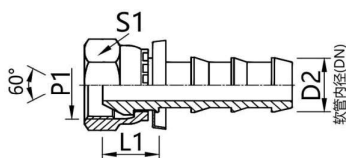

12611-PO
英管外螺纹60°内锥接头
 British pipe external thread 60°
 internal cone connector

■ 常规供货碳钢/表面镀锌, 黄铜

■ Regular supply Carbon steel/galvanized surface, brass

软管内径		尺寸		六角	螺纹	型号	产品编码
D2(DN)	D2(in)	L1	L2	S1	P1	Type	Product Code
6	1/4	12	20	14	G1/4x19	12611-04-04PO	HF16830404
10	3/8	13.5	22	17	G3/8x19	12611-06-06PO	HF16830606
12	1/2	16	26.5	22	G1/2x14	12611-08-08PO	HF16830808
16	5/8	17.5	27.5	24	G5/8x14	12611-10-10PO	HF16831010
20	3/4	18.5	29.9	27	G3/4x14	12611-12-12PO	HF16831212

22611-PO
英管内螺纹60°外锥接头
 British pipe internal thread 60° male
 cone connector

■ 常规供货碳钢/表面镀锌, 黄铜

■ Regular supply Carbon steel/galvanized surface, brass

软管内径		尺寸	六角	螺纹	型号	产品编码
D2(DN)	D2(in)	L1	S1	P1	Type	Product Code
6	1/4	19.5	19	G1/4x19	22611-04-04PO	HF16840404
10	3/8	21.5	22	G3/8x19	22611-06-06PO	HF16840606
12	1/2	24.5	27	G1/2x14	22611-08-08PO	HF16840808
20	3/4	29	32	G3/4x14	22611-12-12PO	HF16841212