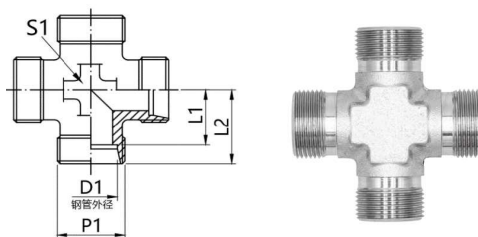

K
等径四通接头
 Equal diameter cross connector

- 符合ISO8434-1, 24°卡套连接作用
- 常规供货碳钢/表面镀锌, 不锈钢
- Comply with ISO8434-1, 24° ferrule connection
- Generally supplied carbon steel/galvanized surface, stainless steel

| 钢管外径 | 尺寸 | | 六角 | 螺纹 | 重量 | 型号 | 产品编码 |
|------|------|----|----|---------|--------|------|--------------|
| D1 | L1 | L2 | S1 | P1 | kg/100 | Type | Product Code |
| 6 | 12 | 19 | 12 | M12x1.5 | 3.5 | K06L | BF4000606 |
| 8 | 14 | 21 | 12 | M14x1.5 | 4.1 | K08L | BF4000808 |
| 10 | 15 | 22 | 14 | M16x1.5 | 4.6 | K10L | BF4001010 |
| 12 | 17 | 24 | 17 | M18x1.5 | 7.3 | K12L | BF4001212 |
| 15 | 21 | 28 | 19 | M22x1.5 | 12.5 | K15L | BF4001515 |
| 18 | 23.5 | 31 | 24 | M26x1.5 | 18.2 | K18L | BF4001818 |
| 22 | 27.5 | 35 | 27 | M30x2 | 23.5 | K22L | BF4002222 |
| 28 | 30.5 | 38 | 36 | M36x2 | 64.0 | K28L | BF4002828 |
| 35 | 34.5 | 45 | 41 | M45x2 | 64.0 | K35L | BF4003535 |
| 42 | 40 | 51 | 50 | M52x2 | 83.2 | K42L | BF4004242 |
| 6 | 16 | 23 | 12 | M14x1.5 | 6.1 | K06S | BF4500606 |
| 8 | 17 | 24 | 14 | M16x1.5 | 8.1 | K08S | BF4500808 |
| 10 | 17.5 | 25 | 17 | M18x1.5 | 10.4 | K10S | BF4501010 |
| 12 | 21.5 | 29 | 17 | M20x1.5 | 13.7 | K12S | BF4501212 |
| 14 | 22 | 30 | 19 | M22x1.5 | 16.5 | K14S | BF4501414 |
| 16 | 24.5 | 33 | 24 | M24x1.5 | 22.4 | K16S | BF4501616 |
| 20 | 26.5 | 37 | 27 | M30x2 | 29.0 | K20S | BF4502020 |
| 25 | 30 | 42 | 36 | M36x2 | 43.5 | K25S | BF4502525 |
| 30 | 35.5 | 49 | 41 | M42x2 | 58.5 | K30S | BF4503030 |
| 38 | 41 | 57 | 50 | M52x2 | 73.5 | K38S | BF4503838 |