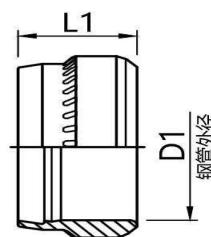

PSR
卡套
Card sleeve

- 符合ISO8434-1, 24°卡套连接作用
- 常规供货碳钢/表面镀锌, 不锈钢
- Comply with ISO8434-1, 24° ferrule connection
- Generally supplied carbon steel/galvanized surface, stainless steel

钢管外径 D1	尺寸 L1	重量 kg/100	型号 Type	产品编码 Product Code
6	9.8	0.2	PSR06L	BF0010606
8	9.5	0.3	PSR08L	BF0010808
10	10	0.4	PSR10L	BF0011010
12	10	0.5	PSR12L	BF0011212
15	10	0.6	PSR15L	BF0011515
18	10	0.7	PSR18L	BF0011818
22	10.5	0.9	PSR22L	BF0012222
28	10.5	1.2	PSR28L	BF0012828
35	13	2.3	PSR35L	BF0013535
42	13	2.8	PSR42L	BF0014242
6	9.5	0.2	PSR06S	BF0010606
8	9.5	0.3	PSR08S	BF0010808
10	10	0.4	PSR10S	BF0011010
12	10	0.5	PSR12S	BF0011212
14	10	0.6	PSR14S	BF0011414
16	10	0.7	PSR16S	BF0011616
20	13	1.1	PSR20S	BF0012020
25	13	1.5	PSR25S	BF0012525
30	13	2.1	PSR30S	BF0013030
38	13	2.6	PSR38S	BF0013838