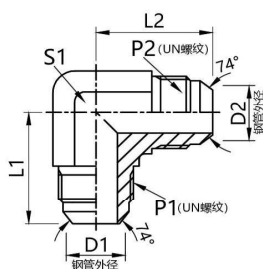

**1J4**  
**美制JIC外螺纹74°外锥**  
 American JIC external thread 74°  
 external cone

- 常规供货碳钢/表面镀锌
- SAE J514/ISO 8434-2标准接头
- Regular supply carbon steel/galvanized surface
- SAE J514/ISO 8434-2 standard connector

钢管外径				尺寸		六角	螺纹		型号	产品编码
D1(mm)	D2(mm)	D1(in)	D2(in)	L1	L2	S1	P1	P2	Type	Product Code
6	6	1/4	1/4	21.5	21.5	11	7/16x20	7/16x20	1J4-04	JF7000404
8	8	5/16	5/16	23	23	14	1/2x20	1/2x20	1J4-05	JF7000505
10	10	3/8	3/8	22.8	22.8	14	9/16x18	9/16x18	1J4-06	JF7000606
12	12	1/2	1/2	26.8	26.8	19	3/4x16	3/4x16	1J4-08	JF7000808
14,15,16	14,15,16	5/8	5/8	31	31	22	7/8x14	7/8x14	1J4-10	JF7001010
18,20	18,20	3/4	3/4	35.5	35.5	27	1 1/16x12	1 1/16x12	1J4-12	JH7001212
25	25	1	1	38.5	38.5	33	1 5/16x12	1 5/16x12	1J4-16	JF7001616

钢管外径				尺寸		六角	螺纹		型号	产品编码
D1(mm)	D2(mm)	D1(in)	D2(in)	L1	L2	S1	P1	P2	Type	Product Code
6	6	1/4	1/4	24.5	24.5	12	7/16x20	7/16x20	1J9-04	JF2000404
8	8	5/16	5/16	26.6	26.6	14	1/2x20	1/2x20	1J9-05	JF2000505
8	10	5/16	3/8	26.6	26.9	17	1/2x20	9/16x18	1J9-05-06	JF2000506
10	10	3/8	3/8	26.9	26.9	17	9/16x18	9/16x18	1J9-06	JF2000606
10	12	3/8	1/2	30	32	22	9/16x18	3/4x16	1J9-06-08	JF2000608
10	14,15,16	3/8	5/8	32	37.8	24	9/16x18	7/8x14	1J9-06-10	JF2000610
12	12	1/2	1/2	32	32	22	3/4x16	3/4x16	1J9-08	JF2000808
12	14,15,16	1/2	5/8	34.8	37.8	24	3/4x16	7/8x14	1J9-08-10	JF2000810
14,15,16	14,15,16	5/8	5/8	37.8	37.8	24	7/8x14	7/8x14	1J9-10	JF2001010
14,15,16	18,20	5/8	3/4	41	44.2	30	7/8x14	1 1/16x12	1J9-10-12	JF2001012
18,20	18,20	3/4	3/4	44.2	44.2	30	1 1/16x12	1 1/16x12	1J9-12	JF2001212
22	22	7/8	7/8	47.5	47.5	30	1 3/16x12	1 3/16x12	1J9-14	JF2001414
25	25	1	1	49	49	36	1 5/16x12	1 5/16x12	1J9-16	JF2001616
30,32	30,32	1 1/4	1 1/4	55.5	55.5	46	1 5/8x12	1 5/8x12	1J9-20	JF2002020
35,38	35,38	1 1/2	1 1/2	62.5	62.5	50	1 7/8x12	1 7/8x12	1J9-24	JF2002424
50	50	2	2	78	78	63	2 1/2x12	2 1/2x12	1J9-32	JF2003232