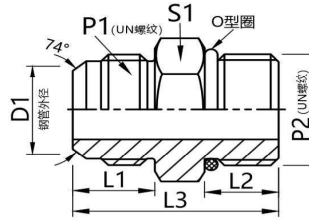

1JO

美制JIC外螺纹74°外锥 /SAE外螺纹O型圈轻型接头

American JIC external thread 74° external cone
/SAE external thread O-ring light connector

- SAE J514/ISO 8434-2标准接头
- ISO 11926-3
- 常规供货碳钢/表面镀锌, 不锈钢
- 可提供氟橡胶密封圈
- SAE J514/ISO 8434-2 standard connector
- ISO 11926-3
- Generally available carbon steel/galvanized surface, stainless steel
- Fluororubber seals available

钢管外径		尺寸			六角	螺纹		型号	产品编码
D1(mm)	D1(in)	L1	L2	L3	S1	P1	P2	Type	Product Code
22	7/8	22.6	15.1	48.5	36	1 3/16x12	1 3/16x12	1JO-14	JF1071414
22	7/8	22.6	15.1	48.5	32	1 3/16x12	1 1/16x12	1JO-14-12	JF1071412
22	7/8	22.6	15.1	50.5	38	1 3/16x12	1 5/16x12	1JO-14-16	JF1071416
25	1	23.1	15.1	49	38	1 5/16x12	1 5/16x12	1JO-16	JF1071616
25	1	23.1	15.1	49	36	1 5/16x12	1 1/16x12	1JO-16-12	JF1071612
25	1	23.1	15.1	49	36	1 5/16x12	1 3/16x12	1JO-16-14	JF1071614
25	1	23.1	15.1	53	50	1 5/16x12	1 5/8x12	1JO-16-20	JF1071620
30,32	1 1/4	24.3	15.1	54.5	50	1 5/8x12	1 5/8x12	1JO-20	JF1072020
30,32	1 1/4	24.3	15.1	52.5	46	1 5/8x12	1 5/16x12	1JO-20-16	JF1072016
30,32	1 1/4	24.3	15.1	54.5	55	1 5/8x12	1 7/8x12	1JO-20-24	JF1072024
35,38	1 1/2	27.5	15.1	57.5	55	1 7/8x12	1 7/8x12	1JO-24	JF1072424
35,38	1 1/2	27.5	15.1	57.5	50	1 7/8x12	1 5/8x12	1JO-24-20	JF1072420
35,38	1 1/2	27.5	15.1	59.5	70	1 7/8x12	2 1/2x12	1JO-24-32	JF1072432
50	2	33.9	15.1	66	70	2 1/2x12	2 1/2x12	1JO-32	JF1073232