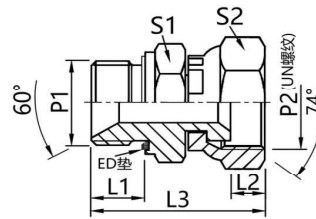

2BJ-WD

英管外螺纹胶垫密封

/美制JIC内螺纹74°内锥接头

British Pipe External Thread Gasket Seal
/US-made JIC internal thread 74° internal cone connector

- 常规供货碳钢/表面镀锌
- 可提供氟橡胶密封圈
- Regular supply carbon steel/galvanized surface
- Fluororubber sealing ring available

| 尺寸 | | | 六角 | | 螺纹 | | 型号 | 产品编码 |
|----|------|------|----|----|-----------|-----------|-------------|--------------|
| L1 | L2 | L3 | S1 | S2 | P1 | P2 | Type | Product Code |
| 8 | 9 | 32.5 | 14 | 15 | G1/8x28 | 7/16x20 | 2BJ-02-04WD | JF1220204 |
| 12 | 9 | 37 | 19 | 15 | G1/4x19 | 7/16x20 | 2BJ-04WD | JF1220404 |
| 12 | 9.5 | 38 | 19 | 17 | G1/4x19 | 1/2x20 | 2BJ-04-05WD | JF1220405 |
| 12 | 10.5 | 39 | 19 | 19 | G1/4x19 | 9/16x18 | 2BJ-04-06WD | JF1220406 |
| 12 | 11 | 41.5 | 19 | 24 | G1/4x19 | 3/4x16 | 2BJ-04-08WD | JF1220408 |
| 12 | 10.5 | 41.5 | 22 | 19 | G3/8x19 | 9/16x18 | 2BJ-06WD | JF1220606 |
| 12 | 11 | 44 | 22 | 24 | G3/8x19 | 3/4x16 | 2BJ-06-08WD | JF1220608 |
| 14 | 10.5 | 44 | 27 | 19 | G1/2x14 | 9/16x18 | 2BJ-08-06WD | JF1220806 |
| 14 | 11 | 48.5 | 27 | 24 | G1/2x14 | 3/4x16 | 2BJ-08WD | JF1220808 |
| 14 | 13 | 51 | 27 | 27 | G1/2x14 | 7/8x14 | 2BJ-08-10WD | JF1220810 |
| 16 | 15 | 57.5 | 32 | 32 | G3/4x14 | 1 1/16x12 | 2BJ-12WD | JF1221212 |
| 16 | 16 | 58.5 | 32 | 41 | G3/4x14 | 1 5/16x12 | 2BJ-12-16WD | JF1221216 |
| 18 | 16 | 62.5 | 41 | 41 | G1x11 | 1 5/16x12 | 2BJ-16WD | JF1221616 |
| 20 | 16 | 66.5 | 50 | 41 | G1 1/4x11 | 1 5/16x12 | 2BJ-20-16WD | JF1222016 |
| 20 | 17 | 69 | 50 | 50 | G1 1/4x11 | 1 5/8x12 | 2BJ-20WD | JF1222020 |
| 22 | 20 | 74.5 | 55 | 55 | G1 1/2x11 | 1 7/8x12 | 2BJ-24WD | JF1222424 |