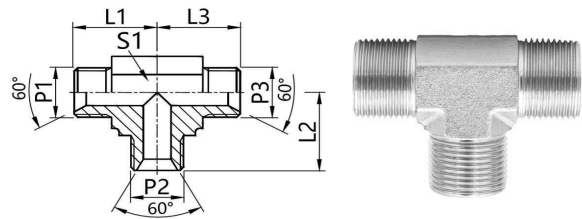

### 三通英管外螺纹60°内锥密封

### 90°弯接头

Tee British pipe external thread 60° inner cone seal  
90° elbow

■ 常规供货碳钢/表面镀锌

■ Regular supply carbon steel/galvanized surface

尺寸			六角	螺纹			型号	产品编码
L1	L2	L3	S1	P1	P2	P3	Type	Product Code
19.8	19.8	19.8	11	G1/8x28	G1/8x28	G1/8x28	AB-02	PF3000202
24.5	24.5	24.5	14	G1/4x19	G1/4x19	G1/4x19	AB-04	PF3000404
26.5	27.5	26.5	16	G1/4x19	G3/8x19	G1/4x19	AB-04-06-04	PF3000406
27.5	26.5	27.5	16	G3/8x19	G1/4x19	G3/8x19	AB-06-04-06	PF3000604
27.5	27.5	27.5	16	G3/8x19	G3/8x19	G3/8x19	AB-06	PF3000606
31	34.5	31	22	G3/8x19	G1/2x14	G3/8x19	AB-06-08-06	PF3000608
34.5	31	34.5	22	G1/2x14	G3/8x19	G1/2x14	AB-08-06-08	PF3000806
34.5	34.5	34.5	22	G1/2x14	G1/2x14	G1/2x14	AB-08	PF3000808
35	35	35	22	G5/8x14	G5/8x14	G5/8x14	AB-10	PF3001010
40	40	40	27	G3/4x14	G3/4x14	G3/4x14	AB-12	PF3001212
43.5	46	43.5	33	G3/4x14	G3/4x14	G3/4x14	AB-12-16-12	PF3001216
46	43.5	46	33	G1x11	G1x11	G1x11	AB-16-12-16	PF3001612
46	46	46	33	G1x11	G1x11	G1x11	AB-16	PF3001616
50.5	50.5	50.5	41	G1 1/4x11	G1 1/4x11	G1 1/4x11	AB-20	PF3002020
57.5	57.5	57.5	48	G1 1/2x11	G1 1/2x11	G1 1/2x11	AB-24	PF3002424
72.5	72.5	72.5	63	G2x11	G2x11	G2x11	AB-32	PF3003232