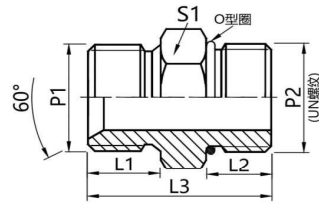

1BO

英管外螺纹60°内锥

/美制SAE螺纹O型圈接头

British pipe external thread 60° internal cone
/American SAE thread O-ring connector

- 常规供货碳钢/表面镀锌
- 可提供氟橡胶密封圈

- Regular supply carbon steel/galvanized surface
- Fluororubber sealing ring available

尺寸			六角	螺纹		型号	产品编码
L1	L2	L3	S1	P1	P1	Type	Product Code
12	9.1	27	19	G1/4x19	7/16x20	1BO-04	PF1070404
12	9.1	27	19	G1/4x19	1/2x20	1BO-04-05	PF1070405
12	9.9	28	19	G1/4x19	9/16x18	1BO-04-06	PF1070406
12	11.1	31	22	G1/4x19	3/4x16	1BO-04-08	PF1070408
12	12.7	34.5	27	G1/4x19	7/8x14	1BO-04-10	PF1070410
13.5	9.9	31.5	22	G3/8x19	9/16x18	1BO-06	PF1070606
13.5	9.1	30.5	22	G3/8x19	7/16x20	1BO-06-04	PF1070604
13.5	11.1	32.5	22	G3/8x19	3/4x16	1BO-06-08	PF1070608
13.5	12.7	36.5	27	G3/8x19	7/8x14	1BO-06-10	PF1070610
16	11.1	37	27	G1/2x14	3/4x16	1BO-8	PF1070808
16	9.1	35	27	G1/2x14	1/2x20	1BO-08-05	PF1070805
16	9.9	36	27	G1/2x14	9/16x18	1BO-08-06	PF1070806
16	12.7	38.5	27	G1/2x14	7/8x14	1BO-08-10	PF1070810
16	15.1	42	32	G1/2x14	1 1/16x12	1BO-08-12	PF1070812
16	15.1	42	38	G1/2x14	1 5/16x12	1BO-08-16	PF1070816
17.5	12.7	40	30	G5/8x14	7/8x14	1BO-10	PF1071010
17.5	11.1	38.5	30	G5/8x14	3/4x16	1BO-10-08	PF1071008
17.5	15.1	43.5	32	G5/8x14	1 1/16x12	1BO-10-12	PF1071012
18.5	15.1	44.5	32	G3/4x14	1 1/16x12	1BO-12	PF1071212
18.5	11.1	40.5	32	G3/4x14	3/4x16	1BO-12-08	PF1071208
18.5	12.7	42.5	32	G3/4x14	7/8x14	1BO-12-10	PF1071210
18.5	15.1	44.5	36	G3/4x14	1 3/16x12	1BO-12-14	PF1071214
18.5	15.1	44.5	38	G3/4x14	1 5/16x12	1BO-12-16	PF1071216
18.5	15.1	48.5	50	G3/4x14	1 5/8x12	1BO-12-20	PF1071220
20.5	15.1	48.5	41	G1x11	1 5/16x12	1BO-16	PF1071616
20.5	12.7	46.5	41	G1x11	7/8x14	1BO-16-10	PF1071610
20.5	15.1	48.5	41	G1x11	1 1/16x12	1BO-16-12	PF1071612
20.5	15.1	48.5	41	G1x11	1 3/16x12	1BO-16-14	PF1071614
20.5	15.1	50.5	50	G1x11	1 5/8x12	1BO-16-20	PF1071620
20.5	15.1	50.5	50	G1 1/4x11	1 5/8x12	1BO-20	PF1072020
20.5	15.1	50.5	50	G1 1/4x11	1 5/16x12	1BO-20-16	PF1072016
23	15.1	53	55	G1 1/2x11	1 7/8x12	1BO-24	PF1072424