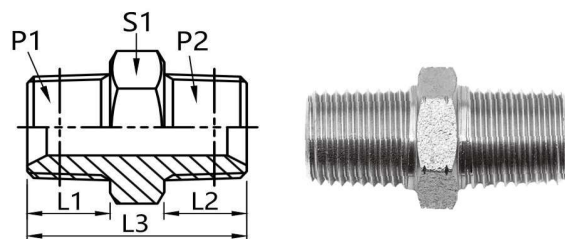

## 1T-SP

### 英锥管外螺纹接头

British tapered pipe external thread connector

■ 常规供货碳钢/表面镀锌

■ Regular supply carbon steel/galvanized surface

尺寸			六角	螺纹		型号	产品编码
L1	L2	L3	S1	P1	P2	Type	Product Code
10	10	26	12	R1/8x28	R1/8x28	1T-02SP	AD1100202
10	14.5	30.5	14	R1/8x28	R1/4x19	1T-02-04SP	AD1100204
10	15	31	17	R1/8x28	R3/8x19	1T-02-06SP	AD1100206
14.5	14.5	34	14	R1/4x19	R1/4x19	1T-04SP	AD1100404
14.5	15	35	17	R1/4x19	R3/8x19	1T-04-06SP	AD1100406
15	20	43	22	R1/4x19	R1/2x14	1T-04-08SP	AD1100408
15	15	36	17	R3/8x19	R3/8x19	1T-06SP	AD1100606
15	20	43	22	R3/8x19	R1/2x14	1T-06-08SP	AD1100608
20	20	46	22	R1/2x14	R1/2x14	1T-08SP	AD1100808
20	20	48	27	R1/2x14	R3/4x14	1T-08-12SP	AD1100812
20	20	48	27	R3/4x14	R3/4x14	1T-12SP	AD1101212
20	25.5	55.5	36	R3/4x14	R1x11	1T-12-16SP	AD1101216
25.5	25.5	61	36	R1x11	R1x11	1T-16SP	AD1101616
25.5	26.5	64.5	46	R1x11	R1 1/4x11	1T-16-20SP	AD1101620
26.5	26.5	65.5	46	R1 1/4x11	R1 1/4x11	1T-20SP	AD1102020
26.5	26.5	67	50	R1 1/4x11	R1 1/2x11	1T-20-24SP	AD1102024
26.5	26.5	67	50	R1 1/2x11	R1 1/2x11	1T-24SP	AD1102424
26.5	30	71.5	65	R1 1/2x11	R2x11	1T-24-32SP	AD1102432
30	30	75	65	R2x11	R2x11	1T-32SP	AD1103232