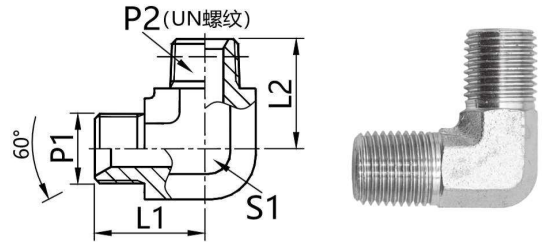

1BN9

90°弯英管外螺纹60°内锥密封或组合垫 密封两用/美制布锥管外螺纹接头

90° elbow British pipe external thread 60° internal cone seal or combination
Gasket seal dual-purpose/American cloth cone pipe external thread connector

■ 常规供货碳钢/表面镀锌

■ Regular supply carbon steel/galvanized surface

尺寸		六角	螺纹		型号	产品编码
L1	L2	S1	P1	P2	Type	Product Code
24.5	25.5	14	G1/4x19	Z1/4x18	1BN9-04	PF2060404
24.5	23.5	14	G1/4x19	Z1/8x27	1BN9-04-02	PF2060402
28.5	31	19	G3/8x19	Z3/8x18	1BN9-06	PF2060606
27.5	26.5	16	G3/8x19	Z1/4x18	1BN9-06-04	PF2060604
31	36.5	22	G3/8x19	Z1/2x14	1BN9-06-08	PF2060608
34.5	44	27	G3/8x19	Z3/4x14	1BN9-06-123	PF2060612
34.5	37.5	22	G1/2x14	Z1/2x14	1BN9-08	PF2060808
34.5	33	22	G1/2x14	Z3/8x18	1BN9-08-06	PF2060806
38	43.5	27	G3/4x14	Z3/4x14	1BN9-12	PF2061212
39	40	27	G3/4x14	Z1/2x14	1BN9-12-08	PF2061208
43	50	33	G3/4x14	Z1x11.5	1BN9-12-16	PF2061216
46	50	33	G1x11	Z1x11.5	1BN9-16	PF2061616
46	46.5	33	G1x11	Z3/4x14	1BN9-16-12	PF2061612