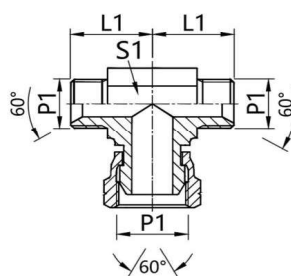

2B9

90°弯英管外螺纹60°内锥 /英管内螺纹60°外锥接头

90° elbow British pipe external thread 60° internal cone
/British pipe internal thread 60° external cone Connector

■ 常规供货碳钢/表面镀锌

■ Regular supply carbon steel/galvanized surface

尺寸	六角		螺纹		型号	产品编码
L1	S1	S2	P1	P2	Type	Product Code
19.8	11	14	G1/8x28	G1x11	2B9-02	PF2100202
24.5	14	19	G1/4x19	G1/4x19	2B9-04	PF2100404
25	14	22	G1/4x19	G3/8x19	2B9-04-06	PF2100406
27.5	16	22	G3/8x19	G3/8x19	2B9-06	PF2100606
27.5	16	19	G3/8x19	G1/4x19	2B9-06-04	PF2100604
34.5	22	27	G1/2x14	G1/2x14	2B9-08	PF2100808
34.5	22	22	G1/2x14	G3/8x19	2B9-08-06	PF2100806
35	22	30	G5/8x14	G5/8x14	2B9-10	PF2101010
35	22	27	G5/8x14	G1/2x14	2B9-10-08	PF2101008
40	27	32	G3/4x14	G3/4x14	2B9-12	PF2101212
46	33	41	G1x11	G1x11	2B9-16	PF2101616
50.5	41	50	G1 1/4x11	G1 1/4x11	2B9-20	PF2102020
57.5	48	55	G1 1/2x11	G1 1/2x11	2B9-24	PF2102424
72.5	63	70	G2x11	G2x11	2B9-32	PF2103232

BB

三通英管外螺纹60°内锥 /英管内螺纹60°外锥接头

Tee British pipe external thread 60° internal cone
/British pipe internal thread 60° external cone Connector

■ 常规供货碳钢/表面镀锌

■ Regular supply carbon steel/galvanized surface

尺寸	六角	螺纹	型号	产品编码
L1	S1	P1	Type	Product Code
19.8	11	G1/8x28	BB-02	PF3110202
24.5	14	G1/4x19	BB-04	PF3110404
27.5	16	G3/8x19	BB-06	PF3110606
34.5	22	G1/2x14	BB-08	PF3110808
40	27	G3/4x14	BB-12	PF3111212
46	33	G1x11	BB-16	PF3111616
50.5	41	G1 1/4x11	BB-20	PF3112020
57.5	48	G1 1/2x11	BB-24	PF3112424
72.5	63	G2x11	BB-32	PF3113232