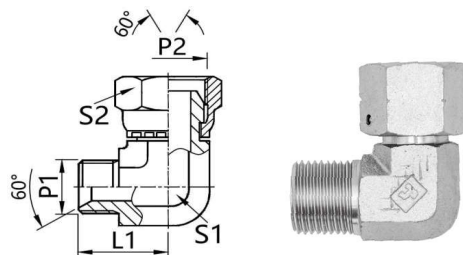

2B9

90°弯英管外螺纹60°内锥 /英管内螺纹60°外锥接头

90° elbow British pipe external thread 60° internal cone
/British pipe internal thread 60° external cone Connector

■ 常规供货碳钢/表面镀锌

■ Regular supply carbon steel/galvanized surface

尺寸	六角		螺纹		型号	产品编码
L1	S1	S2	P1	P2	Type	Product Code
19.8	11	14	G1/8x28	G1x11	2B9-02	PF2100202
24.5	14	19	G1/4x19	G1/4x19	2B9-04	PF2100404
25	14	22	G1/4x19	G3/8x19	2B9-04-06	PF2100406
27.5	16	22	G3/8x19	G3/8x19	2B9-06	PF2100606
27.5	16	19	G3/8x19	G1/4x19	2B9-06-04	PF2100604
34.5	22	27	G1/2x14	G1/2x14	2B9-08	PF2100808
34.5	22	22	G1/2x14	G3/8x19	2B9-08-06	PF2100806
35	22	30	G5/8x14	G5/8x14	2B9-10	PF2101010
35	22	27	G5/8x14	G1/2x14	2B9-10-08	PF2101008
40	27	32	G3/4x14	G3/4x14	2B9-12	PF2101212
46	33	41	G1x11	G1x11	2B9-16	PF2101616
50.5	41	50	G1 1/4x11	G1 1/4x11	2B9-20	PF2102020
57.5	48	55	G1 1/2x11	G1 1/2x11	2B9-24	PF2102424
72.5	63	70	G2x11	G2x11	2B9-32	PF2103232

BB

三通英管外螺纹60°内锥 /英管内螺纹60°外锥接头

Tee British pipe external thread 60° internal cone
/British pipe internal thread 60° external cone Connector

■ 常规供货碳钢/表面镀锌

■ Regular supply carbon steel/galvanized surface

尺寸	六角	螺纹	型号	产品编码
L1	S1	P1	Type	Product Code
19.8	11	G1/8x28	BB-02	PF3110202
24.5	14	G1/4x19	BB-04	PF3110404
27.5	16	G3/8x19	BB-06	PF3110606
34.5	22	G1/2x14	BB-08	PF3110808
40	27	G3/4x14	BB-12	PF3111212
46	33	G1x11	BB-16	PF3111616
50.5	41	G1 1/4x11	BB-20	PF3112020
57.5	48	G1 1/2x11	BB-24	PF3112424
72.5	63	G2x11	BB-32	PF3113232