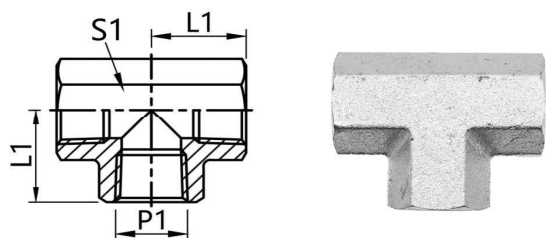

7T9-PK
90°弯英锥管内螺纹接头
 90° Bend Taper Pipe Female Thread Connector

■ 常规供货碳钢/表面镀锌

■ Regular supply carbon steel/galvanized surface

尺寸		六角	螺纹		型号	产品编码
L1	L2	S1	P1	P2	Type	Product Code
20	20	16	R1/8x28	Rc1/8x28	7T9-02PK	AD1600202
20	22.5	19	R1/8x28	Rc1/4x19	7T9-02-04PK	AD1600204
22.5	22.5	19	R1/4x19	Rc1/4x19	7T9-04PK	AD1600404
26	26	24	R3/8x19	Rc3/8x19	7T9-06PK	AD1600606
31	31	27	R1/2x14	Rc1/2x14	7T9-08PK	AD1600808
34	34	33	R3/4x14	Rc3/4x14	7T9-12PK	AD1601212
42	42	41	R1x11	Rc1x11	7T9-16PK	AD1601616
48	48	50	R1 1/4x11	Rc1 1/4x11	7T9-20PK	AD1602020
53	53	60	R1 1/2x11	Rc1 1/2x11	7T9-24PK	AD1602424
62	62	70	Rc2x11	Rc2x11	7T9-32PK	AD1603232

GT-PK
三通英锥管内螺纹接头
 Tee British cone pipe internal thread connector

■ 常规供货碳钢/表面镀锌

■ Regular supply carbon steel/galvanized surface

尺寸	六角	螺纹	型号	产品编码
L1	S1	P1	Type	Product Code
20	16	R1/8x28	GT-02PK	AD1700202
22.5	19	R1/4x19	GT-04PK	AD1700404
26	24	R3/8x19	GT-06PK	AD1700606
31	27	R1/2x14	GT-08PK	AD1700808
34	33	R3/4x14	GT-12PK	AD1701212
42	41	R1x11	GT-16PK	AD1701616
48	50	R1 1/4x11	GT-20PK	AD1702020
53	60	R1 1/2x11	GT-24PK	AD1702424
62	70	Rc2x11	GT-32PK	AD1703232