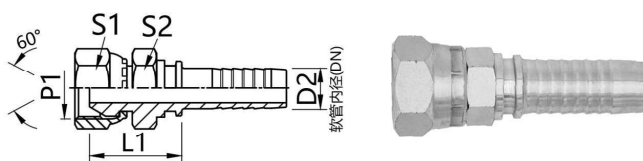

**22611D, 22612D**  
**英管内螺纹60°外锥双六角接头**  
 British pipe internal thread 60° external cone double hexagonal Connector

- 常规供货碳钢/表面镀锌
- 22611D用于编织软管
- 22612D用于缠绕软管

- Regular supply carbon steel/galvanized surface
- 22611D for braided hose
- 22612D for spiral hose

软管内径		尺寸	六角		螺纹	型号	产品编码
D2(DN)	D2(in)	L1	S1	S1	P1	Type	Product Code
6	1/4	23.5	19	19	G1/4x19	22611D-04-04	HF16140404D
10	3/8	26.5	22	22	G3/8x19	22611D-06-06	HF16140606D
12	1/2	31	27	27	G1/2x14	22611D-08-08	HF16140808D
12	1/2	32	30	30	G5/8x14	22611D-10-08	HF16141008D
12	1/2	33	32	32	G3/4x14	22611D-12-08	HF16141208D
20	3/4	34	32	32	G3/4x14	22611D-12-12	HF16141212D
25	1	35.5	41	41	G1x11	22611D-16-16	HF16141616D
32	1 1/4	43.5	50	50	G1 1/4x11	22611D-20-20	HF16142020D
6	1/4	23.5	19	19	G1/4x19	22612D-04-04	HF16240404D
10	3/8	26.5	22	22	G3/8x19	22612D-06-06	HF16240606D
12	1/2	31	27	27	G1/2x14	22612D-08-08	HF16240808D
12	1/2	32	30	30	G5/8x14	22612D-10-08	HF16241008D
12	1/2	33	32	32	G3/4x14	22612D-12-08	HF16241208D
20	3/4	34	32	32	G3/4x14	22612D-12-12	HF16241212D
25	1	35.5	41	41	G1x11	22612D-16-16	HF16241616D
32	1 1/4	43.5	50	50	G1 1/4x11	22612D-20-20	HF16242020D