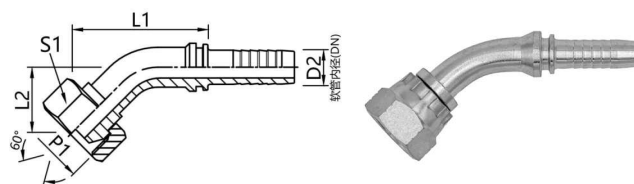

## 22641, 22642

### 英管内螺纹60°外锥45°弯接头 British pipe internal thread 60° external cone 45° elbow

- 常规供货碳钢/表面镀锌
- 22641用于编织软管
- 22642用于缠绕软管

- Regular supply carbon steel/galvanized surface
- 22641 for braided hose
- 22642 for spiral hose

| 软管内径   |        | 尺寸    |      | 六角 | 螺纹        | 型号          | 产品编码         |
|--------|--------|-------|------|----|-----------|-------------|--------------|
| D2(DN) | D2(in) | L1    | L2   | S1 | P1        | Type        | Product Code |
| 6      | 1/4    | 42.3  | 20.2 | 19 | G1/4x19   | 22641-04-04 | HF26140404   |
| 6      | 1/4    | 43.2  | 21   | 22 | G3/8x19   | 22641-06-04 | HF26140604   |
| 8      | 5/16   | 45.3  | 22   | 22 | G3/8x19   | 22641-06-05 | HF26140605   |
| 10     | 3/8    | 46.9  | 22.6 | 22 | G3/8x19   | 22641-06-06 | HF26140606   |
| 10     | 3/8    | 48.1  | 23.9 | 27 | G1/2x14   | 22641-08-06 | HF26140806   |
| 12     | 1/2    | 61.1  | 26.1 | 27 | G1/2x14   | 22641-08-08 | HF26140808   |
| 12     | 1/2    | 61.4  | 26.5 | 30 | G5/8x14   | 22641-10-08 | HF26141008   |
| 16     | 5/8    | 72.6  | 27.8 | 30 | G5/8x14   | 22641-10-10 | HF26141010   |
| 12     | 1/2    | 61.8  | 26.9 | 32 | G3/4x14   | 22641-12-08 | HF26141208   |
| 16     | 5/8    | 73    | 28.2 | 32 | G3/4x14   | 22641-12-10 | HF26141210   |
| 20     | 3/4    | 79.2  | 31.8 | 32 | G3/4x14   | 22641-12-12 | HF26141212   |
| 20     | 3/4    | 80.8  | 33.4 | 41 | G1x11     | 22641-16-12 | HF26141612   |
| 25     | 1      | 88.4  | 34.2 | 41 | G1x11     | 22641-16-16 | HF26141616   |
| 25     | 1      | 85.3  | 31.1 | 50 | G1 1/4x11 | 22641-20-16 | HF26142016   |
| 32     | 1 1/4  | 98.8  | 38   | 50 | G1 1/4x11 | 22641-20-20 | HF26142020   |
| 40     | 1 1/2  | 116.8 | 45.5 | 55 | G1 1/2x11 | 22641-24-24 | HF26142424   |
| 50     | 2      | 135.7 | 52.7 | 70 | G2x11     | 22641-32-32 | HF26143232   |