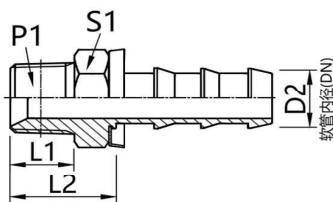

13011-SPPO 英锥管外螺纹接头

British tapered pipe external thread connector

■ 常规供货碳钢/表面镀锌, 黄铜

■ Regular supply Carbon steel/galvanized surface, brass

软管内径		尺寸		六角	螺纹	型号	产品编码
D2(DN)	D2(in)	L1	L2	S1	P1	Type	Product Code
6	1/4	10	17.7	12	R1/8x28	13011-02-04SPPO	HF10810204
6	1/4	14.5	20.5	14	R1/4x19	13011-04-04SPPO	HF10810404
10	3/8	14.5	22	17	R1/4x19	13011-04-06SPPO	HF10810406
10	3/8	15	23.5	19	R3/8x19	13011-06-06SPPO	HF10810606
12	1/2	20	30.5	22	R1/2x14	13011-08-08SPPO	HF10810808
20	3/4	20	29.4	27	R3/4x14	13011-12-12SPPO	HF10811212

15611-PO 布锥管外螺纹接头

Taper pipe external thread connector

■ 常规供货碳钢/表面镀锌, 黄铜

■ Regular supply Carbon steel/galvanized surface, brass

软管内径		尺寸		六角	螺纹	型号	产品编码
D2(DN)	D2(in)	L1	L2	S1	P1	Type	Product Code
6	1/4	10.5	18.2	12	Z1/8x27	15611-02-04PO	HF10830204
6	1/4	15	22.7	14	Z1/4x18	15611-04-04PO	HF10830404
10	3/8	15	22.5	14	Z1/4x18	15611-04-06PO	HF10830406
10	3/8	16	23.5	19	Z3/8x18	15611-06-06PO	HF10830606
12	1/2	16	23.7	19	Z3/8x18	15611-06-08PO	HF10830608
12	1/2	19.5	29.2	22	Z1/2x14	15611-08-08PO	HF10830808
16	5/8	19.5	29	22	Z1/2x143	15611-08-10PO	HF10830810
20	3/4	19.5	31.5	27	Z3/4x14	15611-12-12PO	HF10831212