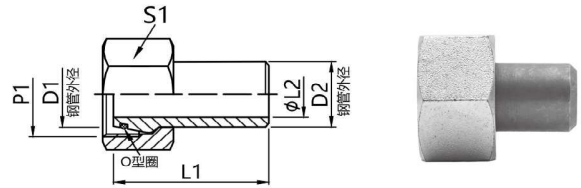

2WC, 2WD
焊接式接头
Welded connector

- 符合ISO8434-1, 24°卡套连接作用
- 常规供货碳钢/表面镀锌, 不锈钢
- 可提供氟橡胶密封圈
- Comply with ISO8434-1, 24° ferrule connection function
- Regular supply carbon steel/surface galvanized, stainless steel
- Viton seals available