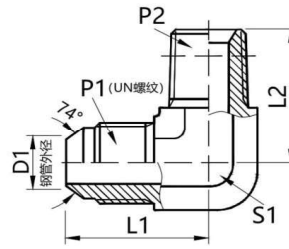

1JT9-SP

90°弯美制JIC外螺纹74°外锥 /英锥管外螺纹J接头

90° bend, American JIC external thread, 74° external cone
/British cone pipe external thread J connector

- SAE J514/ISO 8434-2标准接头
- 常规供货碳钢/表面镀锌, 不锈钢

- SAE J514/ISO 8434-2 standard connectors
- Commonly available carbon steel/galvanized surface, stainless steel

钢管外径		尺寸		六角	螺纹		型号	产品编码
D1(mm)	D1(in)	L1	L2	S1	P1	P2	Type	Product Code
6	1/4	24.5	21	11	7/16x20	R1/8x28	1JT9-04-02SP	JF20500402
6	1/4	26.6	25.5	14	7/16x20	R1/4x19	1JT9-04SP	JF2050404
6	1/4	27.5	28	16	7/16x20	R3/8x19	1JT9-04-06SP	JF2050406
8	5/16	26.6	23.5	14	1/2x20	R1/8x28	1JT9-05-02SP	JF2050502
8	5/16	26.6	25.5	14	1/2x20	R1/4x19	1JT9-05-04SP	JF2050504
8	5/16	27.5	28	16	1/2x20	R3/8x19	1JT9-05-06SP	JF2050506
10	3/8	26.9	23.5	14	9/16x18	R1/8x28	1JT9-06-02SP	JF2052602
10	3/8	26.9	25.5	14	9/16x18	R1/4x19	1JT9-06-04SP	JF2050604
10	3/8	28.5	28.5	16	9/16x18	R3/8x19	1JT9-06SP	JF2050606
10	3/8	32	36	22	9/16x18	R1/2x14	1JT9-06-08SP	JF2050608
12	1/2	32	28	19	3/4x16	R1/4x19	1JT9-08-04SP	JF2050804
12	1/2	32	30.5	19	3/4x16	R3/8x19	1JT9-08-06SP	JF2050806
12	1/2	34.8	36	22	3/4x16	R1/2x14	1JT9-08SP	JF2050808
12	1/2	37.9	43.5	27	3/4x16	R3/4x14	1JT9-08-12SP	JF2050812
14,15,16	5/8	38	32	22	7/8x14	R3/8x19	1JT9-10-06SP	JF2051006
14,15,16	5/8	37.8	36	22	7/8x14	R1/2x14	1JT9-10-08SP	JF2051008
14,15,16	5/8	41	43.5	27	7/8x14	R3/4x14	1JT9-10-12SP	JF2051012
18,20	3/4	44.2	40	27	1 1/16x12	R1/2x14	1JT9-12-08SP	JF2051208
18,20	3/4	44.2	43.5	27	1 1/16x12	R3/4x14	1JT9-12SP	JF2051212
18,20	3/4	47.8	50	33	1 1/16x12	R1x11	1JT9-12-16SP	JF2051216
25	1	49	47.5	33	1 5/16x12	R3/4x14	1JT9-16-12SP	JF2051612
25	1	49	50	33	1 5/16x12	R1x11	1JT9-16SP	JF2051616
25	1	54	56.5	41	1 5/16x12	R1 1/4x11	1JT9-16-20SP	JF2051620
30,32	1 1/4	55.5	56.5	41	1 5/8x12	R1x11	1JT9-20-16SP	JF2052016
30,32	1 1/4	55.5	56.5	41	1 5/8x12	R1 1/4x11	1JT9-20SP	JF2052020
35,38	1 1/2	62.5	61	48	1 7/8x12	R1 1/4x11	1JT9-24-20SP	JF2052420
35,38	1 1/2	62.5	62.5	48	1 7/8x12	R1 1/2x11	1JT9-24SP	JF2052424
35,38	1 1/2	74.5	67	63	1 7/8x12	R2x11	1JT9-24-32SP	JF2052432
50	2	75.4	67	63	2 1/2x12	R2x11	1JT9-32SP	JF2053232