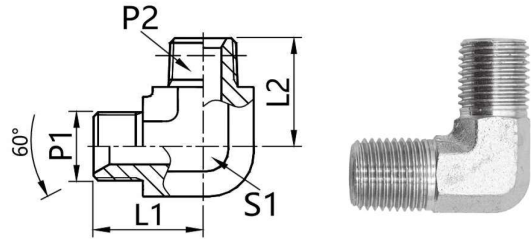

## 1BT9-SP

### 90°弯英管外螺纹60°内锥密封 /英锥管外螺纹接头

90° elbow British pipe external thread 60°  
inner cone seal  
/British cone pipe external thread connector

■ 常规供货碳钢/表面镀锌

■ Regular supply carbon steel/galvanized surface

尺寸		六角	螺纹		型号	产品编码
L1	L2	S1	P1	P2	Type	Product Code
20	21	11	G1/8x28	R1/8x28	1BT9-02SP	PF2050202
22.3	25.5	14	G1/8x28	R1/4x19	1BT9-02-04SP	PF2050204
24.5	25.5	14	G1/4x19	R1/4x19	1BT9-04SP	PF2050404
25	23.5	14	G1/4x19	R1/8x28	1BT9-04-02SP	PF2050402
25	28.5	16	G1/4x19	R3/8x19	1BT9-04-06SP	PF2050406
30	36	22	G1/4x19	R1/2x14	1BT9-04-08SP	PF2050408
27.5	28.5	16	G3/8x19	R3/8x19	1BT9-06SP	PF2050606
27.5	26.5	16	G3/8x19	R1/4x19	1BT9-06-04SP	PF2050604
31	36	22	G3/8x19	R1/2x14	1BT9-06-08SP	PF2050608
34.5	36	22	G1/2x14	R1/2x14	1BT9-08SP	PF2050808
34.5	30.5	22	G1/2x14	R1/4x19	1BT9-08-04SP	PF2050804
34.5	32.5	22	G1/2x14	R3/8x19	1BT9-08-06SP	PF2050806
37.5	43.5	27	G1/2x14	R3/4x14	1BT9-08-12SP	PF2050812
41	50	33	G1/2x14	R1x11	1BT9-08-16SP	PF2050816
35	36	22	G5/8x14	R1/2x14	1BT9-10-08SP	PF2051008
39	43.5	27	G5/8x14	R3/4x14	1BT9-10-12SP	PF2051012
40	43	27	G3/4x14	R3/4x14	1BT9-12SP	PF2051212
40	36	27	G3/4x14	R3/8x19	1BT9-12-06SP	PF2051206
40	39.5	27	G3/4x14	R1/2x14	1BT9-12-08SP	PF2051208
43.5	50	33	G3/4x14	R1x11	1BT9-12-16SP	PF2051216
48	56.5	41	G3/4x14	R1 1/4x11	1BT9-12-20SP	PF2051220
46	50	33	G1x11	R1x11	1BT9-16SP	PF2051616
46	43	33	G1x11	R1/2x14	1BT9-16-08SF	PF2051608
46	47.5	33	G1x11	R3/4x14	1BT9-16-12SP	PF2051612
50.5	56.5	41	G1x11	R1 1/4x11	1BT9-16-20SP	PF2051620
52	59	41	G1 1/4x11	R1 1/4x11	1BT9-20SP	PF2052020
50.5	54	41	G1 1/4x11	R3/4x14	1BT9-20-12SP	PF2052012
52	56.5	41	G1 1/4x11	R1x11	1BT9-20-16SP	PF2052016
54.5	62.5	48	G1 1/4x11	R1 1/2x11	1BT9-20-24SP	PF2052024
57.5	62	48	G1 1/2x11	R1 1/2x11	1BT9-24SP	PF2052424
57.5	61	48	G1 1/2x11	R1 1/4x11	1BT9-24-20SP	PF2052420
66	75	63	G1 1/2x11	R2x11	1BT9-24-32SP	PF2052432
67	75	63	G2x11	R2x11	1BT9-32SP	PF2053232
68	72	63	G2x11	R1 1/2x11	1BT9-32-24SP	PF2053224