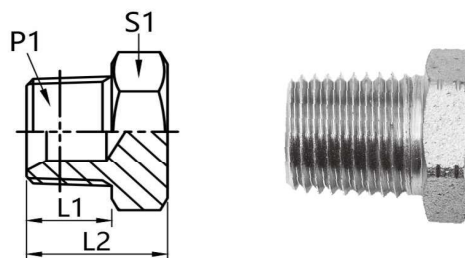

4T-SP

英锥管外螺纹堵头

British cone pipe external thread plug

■ 常规供货碳钢/表面镀锌

■ Regular supply carbon steel/galvanized surface

尺寸		六角	螺纹	型号	产品编码
L1	L2	S1	P1	Type	Product Code
10	16	12	R1/8x28	4T-02SP	AD1040202
14.5	20	14	R1/4x19	4T-04SP	AD1040404
15	21	17	R3/8x19	4T-06SP	AD1040606
20	27	22	R1/2x14	4T-08SP	AD1040808
20	29	27	R3/4x14	4T-12SP	AD1041212
25.5	36.5	36	R1x11	4T-16SP	AD1041616
26.5	38.5	46	R1 1/4x11	4T-20SP	AD1042020
26.5	42	50	R1 1/2x11	4T-24SP	AD1042424
30	47	65	R2x11	4T-32SP	AD1043232

4TN

英锥管外螺纹内六角堵头

British tapered pipe external thread hexagonal plug

■ 常规供货碳钢/表面镀锌

■ Regular supply carbon steel/galvanized surface

尺寸		六角	螺纹	型号	产品编码
L1		S1	P1	Type	Product Code
8		5	R1/8x28	4TN-02	AD1000202
10		6	R1/4x19	4TN-04	AD1000404
12		8	R3/8x19	4TN-06	AD1000606
15		10	R1/2x14	4TN-08	AD1000808
18		12	R3/4x14	4TN-12	AD1001212
20		17	R1x11	4TN-16	AD1001616
22		22	R1 1/4x11	4TN-20	AD1002020