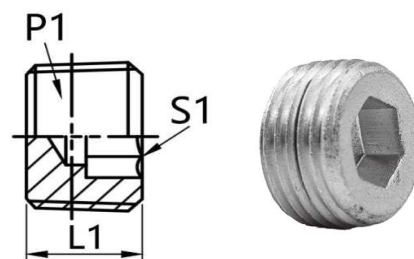

4T-SP

英锥管外螺纹堵头

British cone pipe external thread plug

■ 常规供货碳钢/表面镀锌

■ Regular supply carbon steel/galvanized surface

尺寸		六角	螺纹	型号	产品编码
L1	L2	S1	P1	Type	Product Code
10	16	12	R1/8x28	4T-02SP	AD1040202
14.5	20	14	R1/4x19	4T-04SP	AD1040404
15	21	17	R3/8x19	4T-06SP	AD1040606
20	27	22	R1/2x14	4T-08SP	AD1040808
20	29	27	R3/4x14	4T-12SP	AD1041212
25.5	36.5	36	R1x11	4T-16SP	AD1041616
26.5	38.5	46	R1 1/4x11	4T-20SP	AD1042020
26.5	42	50	R1 1/2x11	4T-24SP	AD1042424
30	47	65	R2x11	4T-32SP	AD1043232

4TN

英锥管外螺纹内六角堵头

British tapered pipe external thread hexagonal plug

■ 常规供货碳钢/表面镀锌

■ Regular supply carbon steel/galvanized surface

尺寸		六角	螺纹	型号	产品编码
L1		S1	P1	Type	Product Code
8		5	R1/8x28	4TN-02	AD1000202
10		6	R1/4x19	4TN-04	AD1000404
12		8	R3/8x19	4TN-06	AD1000606
15		10	R1/2x14	4TN-08	AD1000808
18		12	R3/4x14	4TN-12	AD1001212
20		17	R1x11	4TN-16	AD1001616
22		22	R1 1/4x11	4TN-20	AD1002020