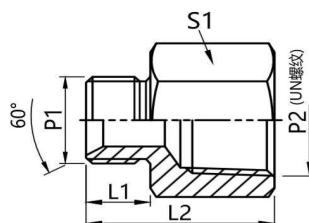

## 5BT

英管外螺纹60°内锥密封或组合垫密封  
/英锥管内螺纹接头British pipe external thread 60° internal cone seal or  
combined gasket seal  
/British cone pipe internal thread connector

■ 常规供货碳钢/表面镀锌

■ Generally available carbon steel/galvanized surface

尺寸		六角	螺纹		型号	产品编码
L1	L2	S1	P1	P2	Type	Product Code
12	28	19	G1/4x19	Rc1/8x28	5BT-04-02	PF1150402
12	33.5	19	G1/4x19	Rc1/4x19	5BT-04	PF1150404
12	34	22	G1/4x19	Rc3/8x19	5BT-04-06	PF1150406
12	41	27	G1/4x19	Rc1/2x14	5BT-04-08	PF1150408
13.5	35	22	G3/8x19	Rc1/4x19	5BT-06-04	PF1150604
13.5	34	22	G3/8x19	Rc3/8x19	5BT-06	PF1150606
16	39.5	27	G1/2x14	Rc3/8x19	5BT-08-06	PF1150806
16	45	27	G1/2x14	Rc1/2x14	5BT-08	PF1150808
17.5	43.5	30	G5/8x14	Rc1/2x14	5BT-10-08	PF1151008
18.5	47.5	32	G3/4x14	Rc1/2x14	5BT-12-08	PF1151208
18.5	49	36	G3/4x14	Rc3/4x14	5BT-12	PF1151212
20.5	47.5	41	G1x11	Rc3/4x14	5BT-16-12	PF1151612
20.5	57	41	G1x11	Rc1x11	5BT-16	PF1151616
20.5	58.5	50	G1 1/4x11	Rc1 1/4x11	5BT-20	PF1152020
23	61	55	G1 1/2x11	Rc1 1/2x11	5BT-24	PF1152424

## 5BN

英管外螺纹60°内锥密封或组合垫密封  
/美制布锥管内螺纹接头British pipe external thread 60° internal cone seal or  
combined gasket seal  
/American cloth cone pipe internal thread connector

■ 常规供货碳钢/表面镀锌

■ Regular supply carbon steel/galvanized surface

尺寸		六角	螺纹		型号	产品编码
L1	L2	S1	P1	P2	Type	Product Code
12	31	19	G1/4x19	Z1/4x18	5BN-04	PF1160404
13.5	33	22	G3/8x19	Z3/8x18	5BN-06	PF1160606
16	42	30	G1/2x14	Z1/2x14	5BN-08	PF1160808
18.5	44.5	36	G3/4x14	Z3/4x14	5BN-12	PF1161212
20.5	52	41	G1x11	Z1x11.5	5BN-16	PF1161616
20.5	55	50	G1 1/4x11	Z1 1/4x11.5	5BN-20	PF1162020
23	60	60	G1 1/2x11	Z1 1/2x11.5	5BN-24	PF1162424
25.5	62	70	G2x11	Z2x11.5	5BN-32	PF1163232