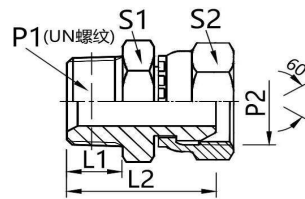

2NB

布锥管外螺纹

/英管内螺纹60°外锥接头

Tapered pipe external thread

/British pipe internal thread 60° external cone connector

■ 常规供货碳钢/表面镀锌

■ Regular supply carbon steel/galvanized surface

尺寸		六角		螺纹		型号	产品编码
L1	L2	S1	S2	P1	P2	Type	Product Code
10.5	25.5	12	14	Z1/8x27	G1x11	2NB-02	PF1230202
10.5	27	14	19	Z1/8x27	G1/4x19	2NB-02-04	PF1230204
15	31	17	19	Z1/4x18	G1/4x19	2NB-04	PF1230404
15	32.5	17	22	Z1/4x18	G3/8x19	2NB-04-06	PF1230406
15	35	19	27	Z1/4x18	G1/2x14	2NB-04-08	PF1230408
16	33.5	19	22	Z3/8x18	G3/8x19	2NB-06	PF1230606
16	36	19	27	Z3/8x18	G1/2x14	2NB-06-08	PF1230608
19.5	41	22	27	Z1/2x14	G1/2x14	2NB-08	PF1230808
19.5	39.5	24	24	Z1/2x14	G3/8x19	2NB-08-06	PF1230806
19.5	44.5	27	32	Z1/2x14	G3/4x14	2NB-08-12	PF1230812
19.5	44.5	30	32	Z3/4x14	G3/4x14	2NB-12	PF1231212
19.5	46.5	32	41	Z3/4x14	G1x11	2NB-12-16	PF1231216
25.5	52.5	36	41	Z1x11.5	G1x11	2NB-16	PF1231616
25.5	59.5	41	50	Z1x11.5	G1 1/4x11	2NB-16-20	PF1231620
26.5	60.4	46	50	Z1 1/4x11.5	G1 1/4x11	2NB-20	PF1232020
27.5	62	50	55	Z1 1/2x11.5	G1 1/2x11	2NB-24	PF1232424
27.5	65.4	65	70	Z2x11.5	G2x11	2NB-32	PF1233232

4B-WD

英管外螺纹ED垫密封堵头

ED gasket sealing plug for British pipe external thread

■ 常规供货碳钢/表面镀锌

■ Regular supply carbon steel/galvanized surface

尺寸		六角	螺纹	型号	产品编码
L1	L2	S1	P1	Type	Product Code
8	15.5	14	G1/8x28	4B-02WD	PF0400202
12	19.6	19	G1/4x19	4B-04WD	PF0400404
12	22.5	22	G3/8x19	4B-06WD	PF0400606
14	25	27	G1/2x14	4B-08WD	PF0400808
16	29	32	G3/4x14	4B-12WE	PF0401212
18	35	41	G1x11	4B-16WD	PF0401616
20	37	50	G1 1/4x11	4B-20WD	PF0402020
22	40	55	G1 1/2x11	4B-24WD	PF0402424