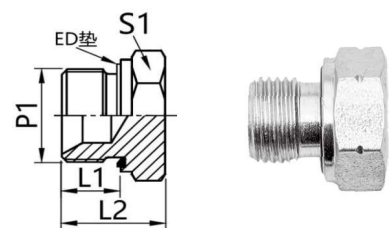

2NB

布锥管外螺纹

/英管内螺纹60°外锥接头

Tapered pipe external thread

/British pipe internal thread 60° external cone connector

■ 常规供货碳钢/表面镀锌

■ Regular supply carbon steel/galvanized surface

尺寸		六角		螺纹		型号	产品编码
L1	L2	S1	S2	P1	P2	Type	Product Code
10.5	25.5	12	14	Z1/8x27	G1x11	2NB-02	PF1230202
10.5	27	14	19	Z1/8x27	G1/4x19	2NB-02-04	PF1230204
15	31	17	19	Z1/4x18	G1/4x19	2NB-04	PF1230404
15	32.5	17	22	Z1/4x18	G3/8x19	2NB-04-06	PF1230406
15	35	19	27	Z1/4x18	G1/2x14	2NB-04-08	PF1230408
16	33.5	19	22	Z3/8x18	G3/8x19	2NB-06	PF1230606
16	36	19	27	Z3/8x18	G1/2x14	2NB-06-08	PF1230608
19.5	41	22	27	Z1/2x14	G1/2x14	2NB-08	PF1230808
19.5	39.5	24	24	Z1/2x14	G3/8x19	2NB-08-06	PF1230806
19.5	44.5	27	32	Z1/2x14	G3/4x14	2NB-08-12	PF1230812
19.5	44.5	30	32	Z3/4x14	G3/4x14	2NB-12	PF1231212
19.5	46.5	32	41	Z3/4x14	G1x11	2NB-12-16	PF1231216
25.5	52.5	36	41	Z1x11.5	G1x11	2NB-16	PF1231616
25.5	59.5	41	50	Z1x11.5	G1 1/4x11	2NB-16-20	PF1231620
26.5	60.4	46	50	Z1 1/4x11.5	G1 1/4x11	2NB-20	PF1232020
27.5	62	50	55	Z1 1/2x11.5	G1 1/2x11	2NB-24	PF1232424
27.5	65.4	65	70	Z2x11.5	G2x11	2NB-32	PF1233232

4B-WD

英管外螺纹ED垫密封堵头

ED gasket sealing plug for British pipe external thread

■ 常规供货碳钢/表面镀锌

■ Regular supply carbon steel/galvanized surface

尺寸		六角	螺纹	型号	产品编码
L1	L2	S1	P1	Type	Product Code
8	15.5	14	G1/8x28	4B-02WD	PF0400202
12	19.6	19	G1/4x19	4B-04WD	PF0400404
12	22.5	22	G3/8x19	4B-06WD	PF0400606
14	25	27	G1/2x14	4B-08WD	PF0400808
16	29	32	G3/4x14	4B-12WE	PF0401212
18	35	41	G1x11	4B-16WD	PF0401616
20	37	50	G1 1/4x11	4B-20WD	PF0402020
22	40	55	G1 1/2x11	4B-24WD	PF0402424