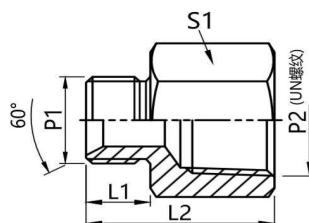

5BT

英管外螺纹60°内锥密封或组合垫密封
/英锥管内螺纹接头British pipe external thread 60° internal cone seal or
combined gasket seal
/British cone pipe internal thread connector

■ 常规供货碳钢/表面镀锌

■ Generally available carbon steel/galvanized surface

尺寸		六角	螺纹		型号	产品编码
L1	L2	S1	P1	P2	Type	Product Code
12	28	19	G1/4x19	Rc1/8x28	5BT-04-02	PF1150402
12	33.5	19	G1/4x19	Rc1/4x19	5BT-04	PF1150404
12	34	22	G1/4x19	Rc3/8x19	5BT-04-06	PF1150406
12	41	27	G1/4x19	Rc1/2x14	5BT-04-08	PF1150408
13.5	35	22	G3/8x19	Rc1/4x19	5BT-06-04	PF1150604
13.5	34	22	G3/8x19	Rc3/8x19	5BT-06	PF1150606
16	39.5	27	G1/2x14	Rc3/8x19	5BT-08-06	PF1150806
16	45	27	G1/2x14	Rc1/2x14	5BT-08	PF1150808
17.5	43.5	30	G5/8x14	Rc1/2x14	5BT-10-08	PF1151008
18.5	47.5	32	G3/4x14	Rc1/2x14	5BT-12-08	PF1151208
18.5	49	36	G3/4x14	Rc3/4x14	5BT-12	PF1151212
20.5	47.5	41	G1x11	Rc3/4x14	5BT-16-12	PF1151612
20.5	57	41	G1x11	Rc1x11	5BT-16	PF1151616
20.5	58.5	50	G1 1/4x11	Rc1 1/4x11	5BT-20	PF1152020
23	61	55	G1 1/2x11	Rc1 1/2x11	5BT-24	PF1152424

5BN

英管外螺纹60°内锥密封或组合垫密封
/美制布锥管内螺纹接头British pipe external thread 60° internal cone seal or
combined gasket seal
/American cloth cone pipe internal thread connector

■ 常规供货碳钢/表面镀锌

■ Regular supply carbon steel/galvanized surface

尺寸		六角	螺纹		型号	产品编码
L1	L2	S1	P1	P2	Type	Product Code
12	31	19	G1/4x19	Z1/4x18	5BN-04	PF1160404
13.5	33	22	G3/8x19	Z3/8x18	5BN-06	PF1160606
16	42	30	G1/2x14	Z1/2x14	5BN-08	PF1160808
18.5	44.5	36	G3/4x14	Z3/4x14	5BN-12	PF1161212
20.5	52	41	G1x11	Z1x11.5	5BN-16	PF1161616
20.5	55	50	G1 1/4x11	Z1 1/4x11.5	5BN-20	PF1162020
23	60	60	G1 1/2x11	Z1 1/2x11.5	5BN-24	PF1162424
25.5	62	70	G2x11	Z2x11.5	5BN-32	PF1163232