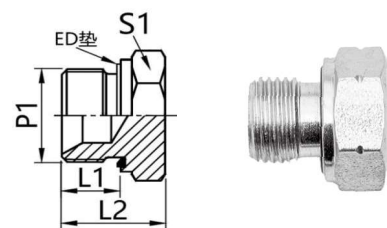

2NB

布锥管外螺纹

/英管内螺纹60°外锥接头

Tapered pipe external thread

/British pipe internal thread 60° external cone connector

■ 常规供货碳钢/表面镀锌

■ Regular supply carbon steel/galvanized surface

尺寸		六角		螺纹		型号	产品编码
L1	L2	S1	S2	P1	P2	Type	Product Code
10.5	25.5	12	14	Z1/8x27	G1x11	2NB-02	PF1230202
10.5	27	14	19	Z1/8x27	G1/4x19	2NB-02-04	PF1230204
15	31	17	19	Z1/4x18	G1/4x19	2NB-04	PF1230404
15	32.5	17	22	Z1/4x18	G3/8x19	2NB-04-06	PF1230406
15	35	19	27	Z1/4x18	G1/2x14	2NB-04-08	PF1230408
16	33.5	19	22	Z3/8x18	G3/8x19	2NB-06	PF1230606
16	36	19	27	Z3/8x18	G1/2x14	2NB-06-08	PF1230608
19.5	41	22	27	Z1/2x14	G1/2x14	2NB-08	PF1230808
19.5	39.5	24	24	Z1/2x14	G3/8x19	2NB-08-06	PF1230806
19.5	44.5	27	32	Z1/2x14	G3/4x14	2NB-08-12	PF1230812
19.5	44.5	30	32	Z3/4x14	G3/4x14	2NB-12	PF1231212
19.5	46.5	32	41	Z3/4x14	G1x11	2NB-12-16	PF1231216
25.5	52.5	36	41	Z1x11.5	G1x11	2NB-16	PF1231616
25.5	59.5	41	50	Z1x11.5	G1 1/4x11	2NB-16-20	PF1231620
26.5	60.4	46	50	Z1 1/4x11.5	G1 1/4x11	2NB-20	PF1232020
27.5	62	50	55	Z1 1/2x11.5	G1 1/2x11	2NB-24	PF1232424
27.5	65.4	65	70	Z2x11.5	G2x11	2NB-32	PF1233232

4B-WD

英管外螺纹ED垫密封堵头

ED gasket sealing plug for British pipe external thread

■ 常规供货碳钢/表面镀锌

■ Regular supply carbon steel/galvanized surface

尺寸		六角	螺纹	型号	产品编码
L1	L2	S1	P1	Type	Product Code
8	15.5	14	G1/8x28	4B-02WD	PF0400202
12	19.6	19	G1/4x19	4B-04WD	PF0400404
12	22.5	22	G3/8x19	4B-06WD	PF0400606
14	25	27	G1/2x14	4B-08WD	PF0400808
16	29	32	G3/4x14	4B-12WE	PF0401212
18	35	41	G1x11	4B-16WD	PF0401616
20	37	50	G1 1/4x11	4B-20WD	PF0402020
22	40	55	G1 1/2x11	4B-24WD	PF0402424